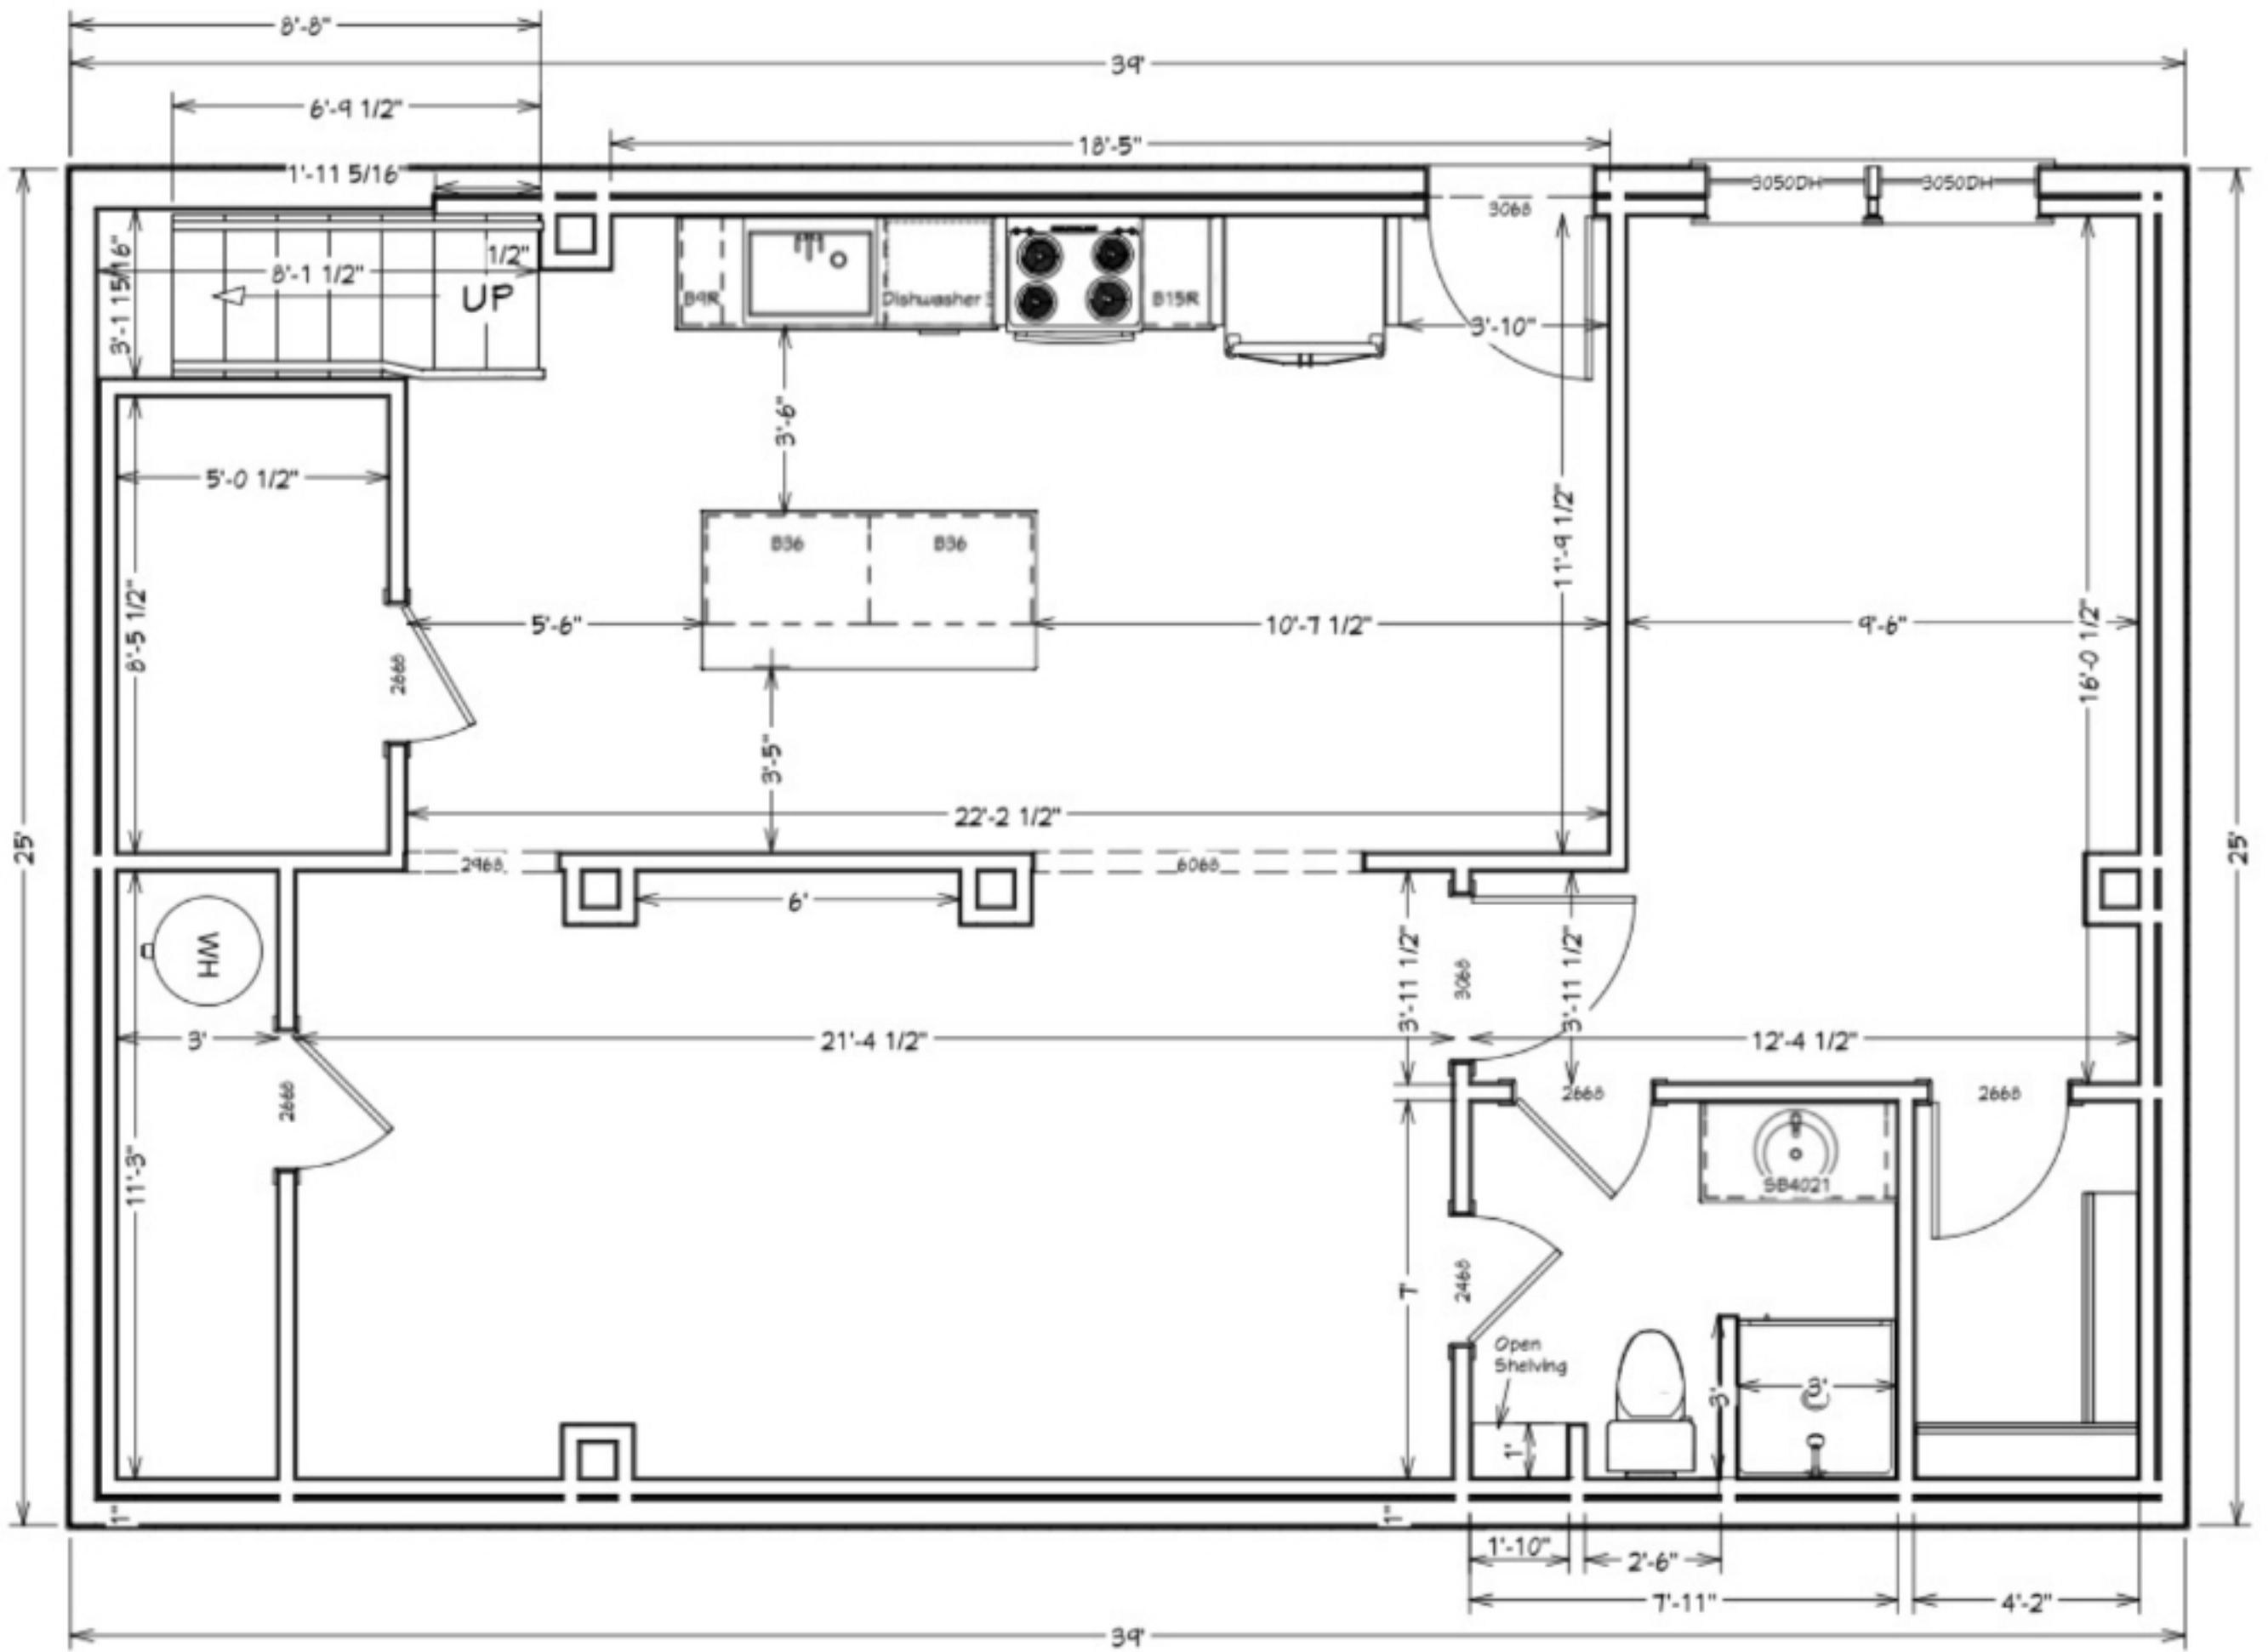

1ST FLOOR - PROPOSAL 1
 565 LOCKWOOD CT.
 NASHVILLE, TN 37214
 975 SQ FT

BASEMENT - PROPOSAL 1